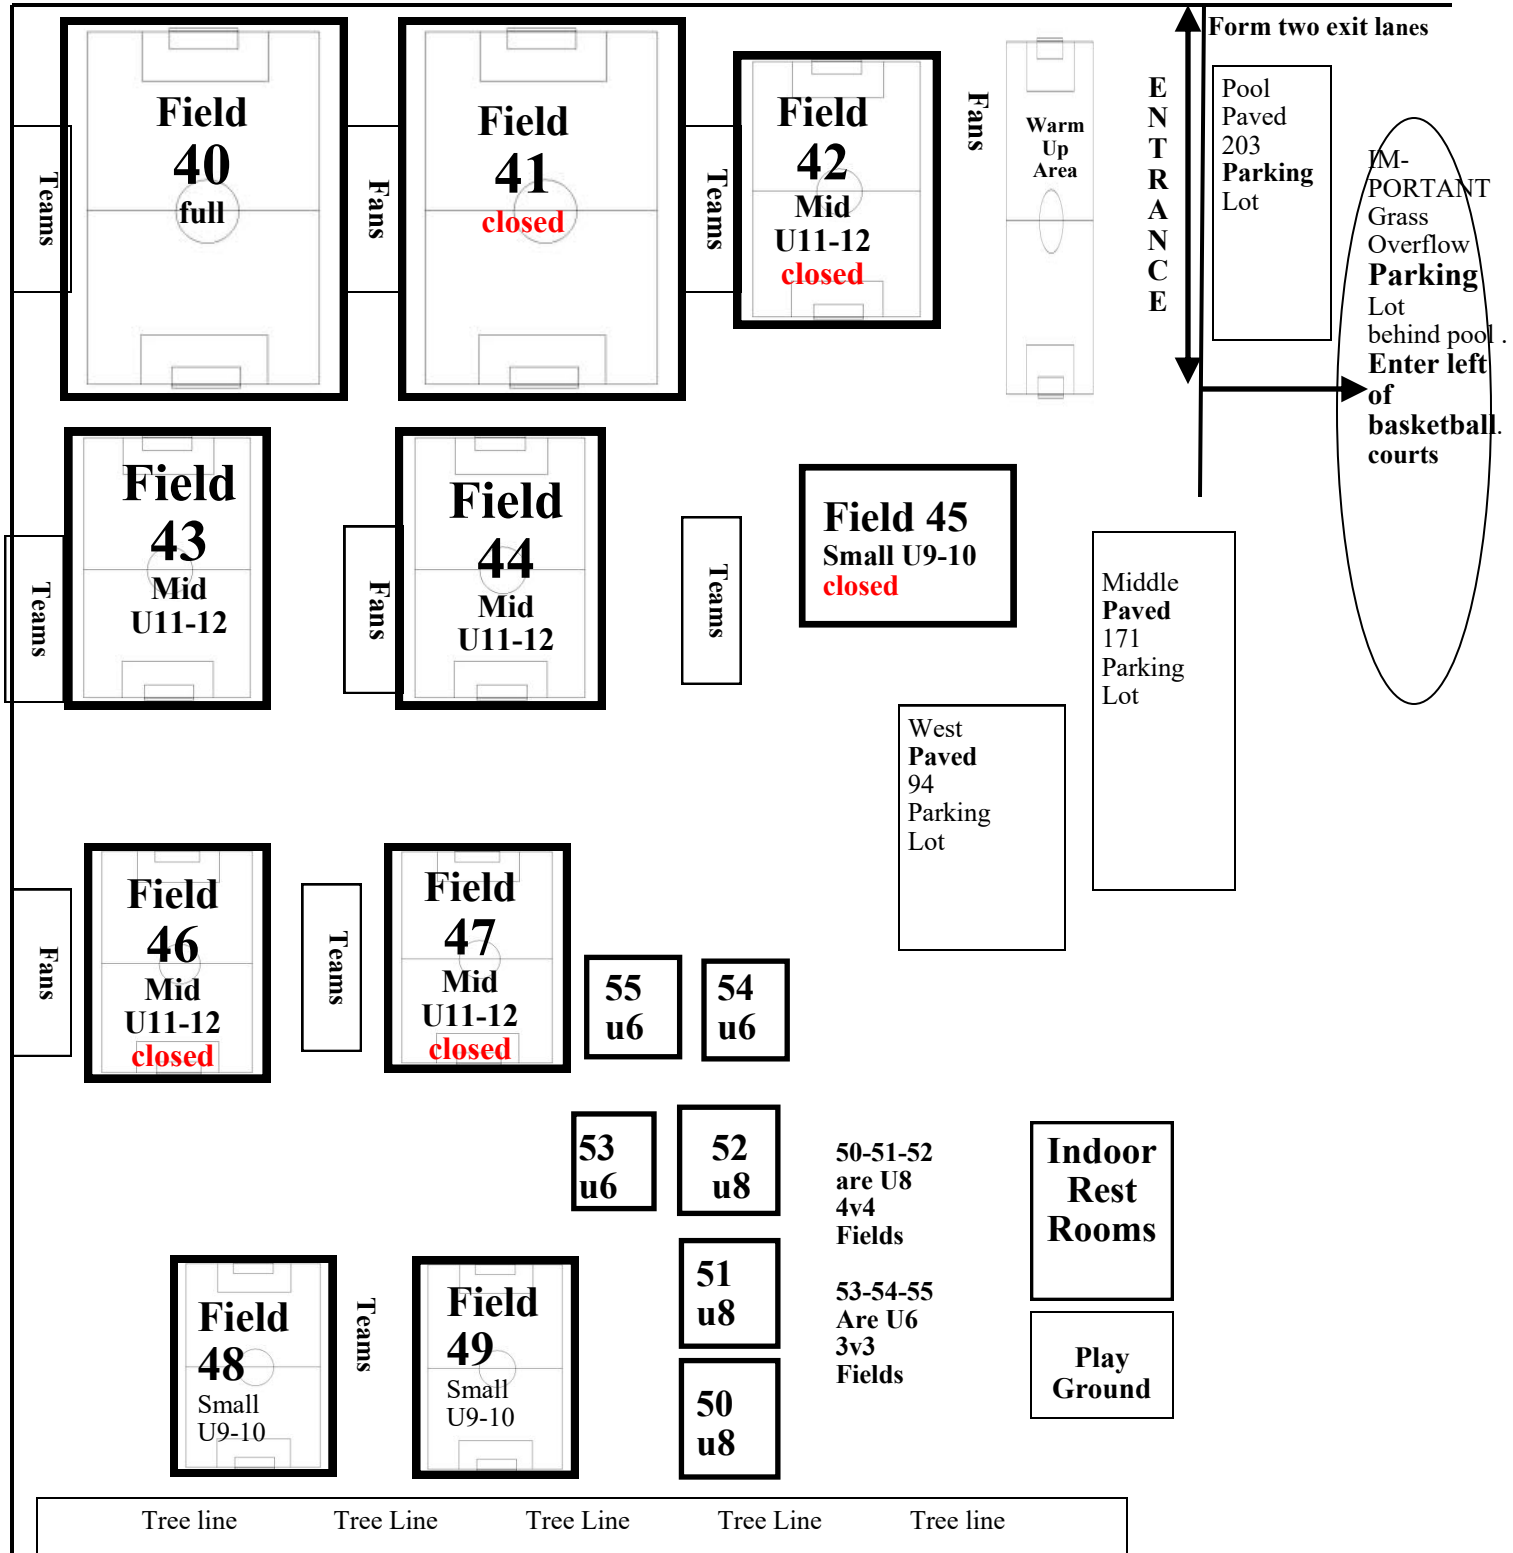

Northwestway Park Fields 40-59

5253 West 62nd St & Moller Road, Indianapolis, IN 46268

Fields 1-39 located at Mary & John Geisse Soccer Complex

Fields 60-79 at USAI Brownsburg Soccer Complex

Fields 80-99 at USAI Avon Soccer Complex Revised 09/16/2020

5253 West 62nd Street

MOLLER ROAD

Form two exit lanes

ENTRANCE

IMPORTANT Grass Overflow Parking Lot behind pool. Enter left of basketball courts

Park in the Park. For safety, no parking and no drop offs along Moller Road and 62nd Street. Form two lanes at exit. Please do not park on Church property or in neighborhood.