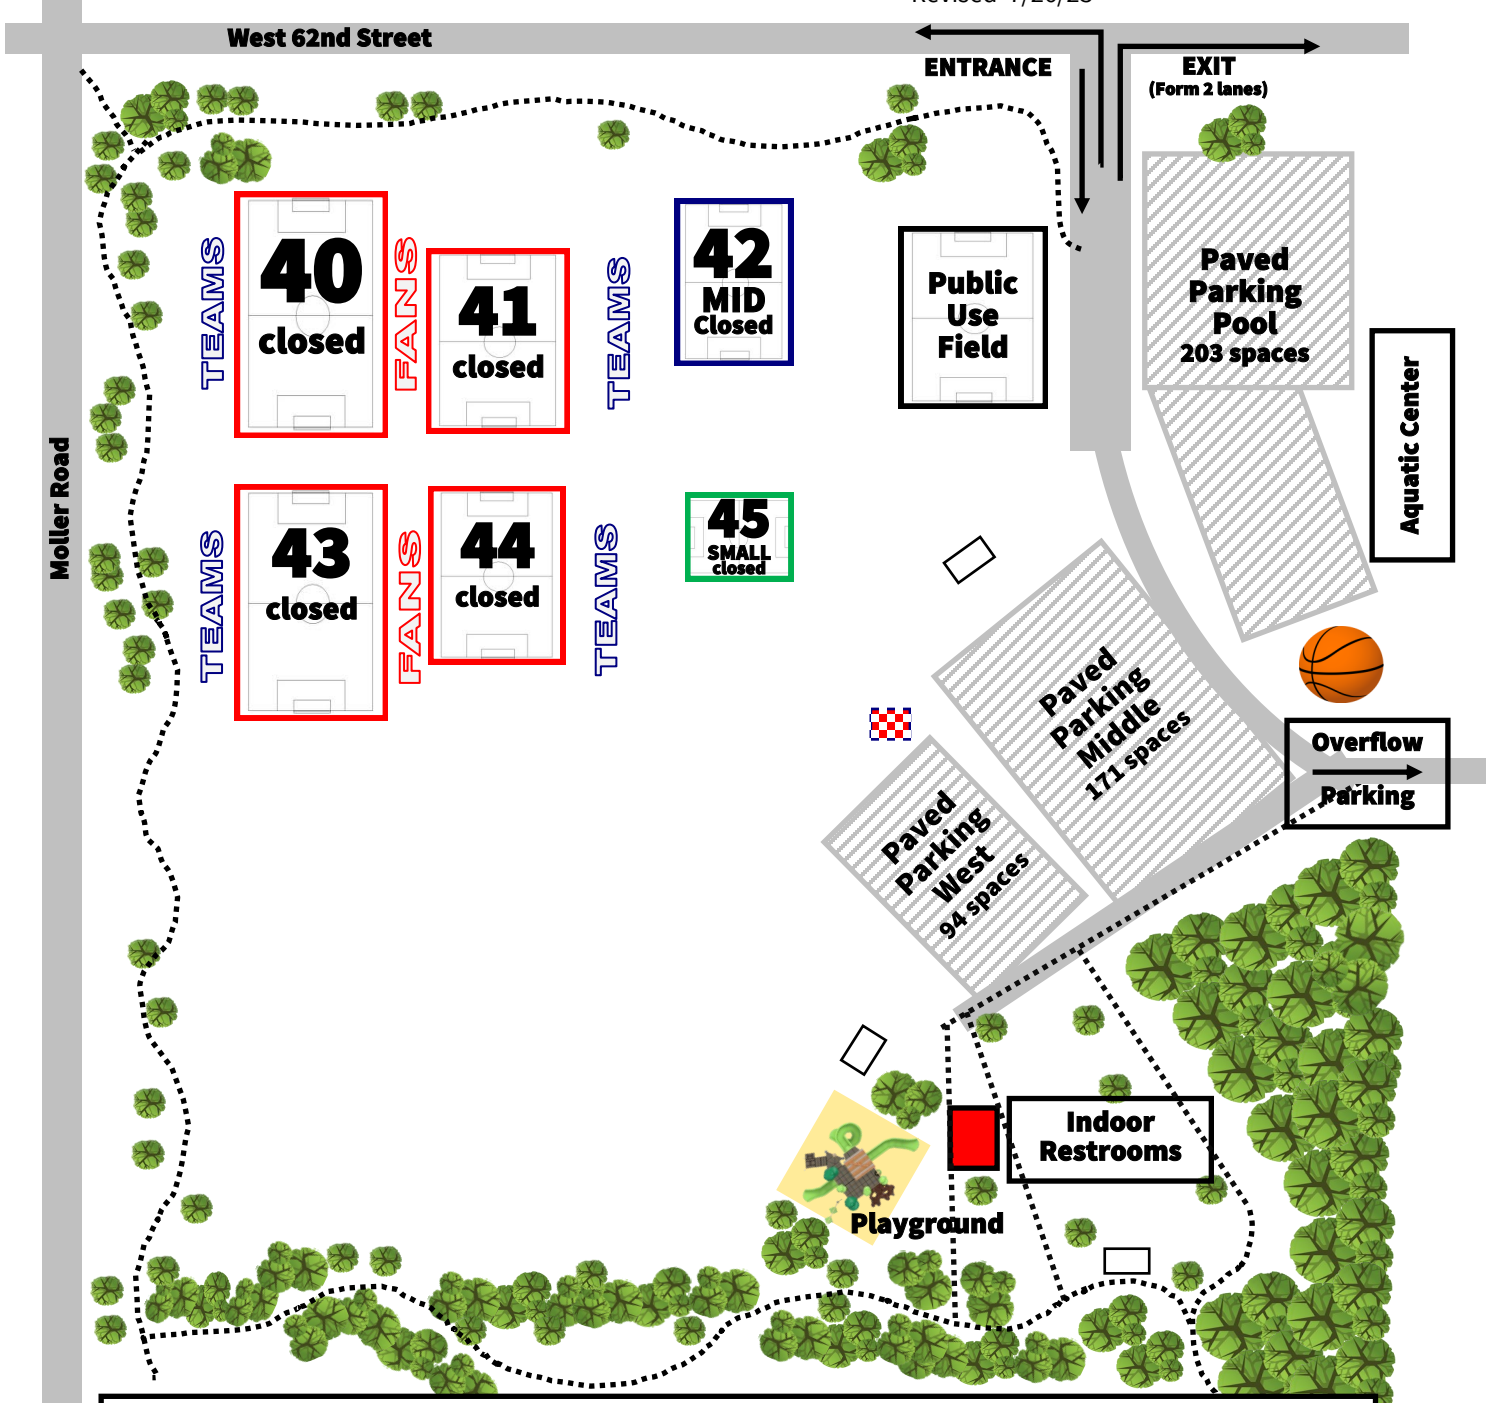

United Soccer Alliance of Indiana—Fields 40-59

Northwestway Park

5253 West 62nd St (at Moller Rd.), Indianapolis, IN 46268

Fields 1-39
Fields 60-69
Fields 70-79
Fields 80-99

Mary & John Geisse Soccer Complex, 7225 West 56th Street, Indianapolis, IN 46254
USA of Indiana Brownsburg Soccer Complex, 3400 N. CR 600 E., Brownsburg, IN 46112
Eagles Crest Soccer Fields, 7201 Fishback Rd. Indianapolis, IN 46254
USA of Indiana Avon Soccer Complex, 6050 E. County Road 91N. Avon, IN 46123

Revised 7/26/23

PARKING

Please park inside Northwestway Park.
For safety,
no parking, and no drop offs, along Moller Road and 62nd Street.
Please do not park on church property or in the local neighborhood.
Please form two lanes (left turn/right turn) when exiting.

- U19 110x70
- U12 75x55
- U10 50x40
- U8 40x30 is 50-51-52
- U6 30x20 is 53-54-55