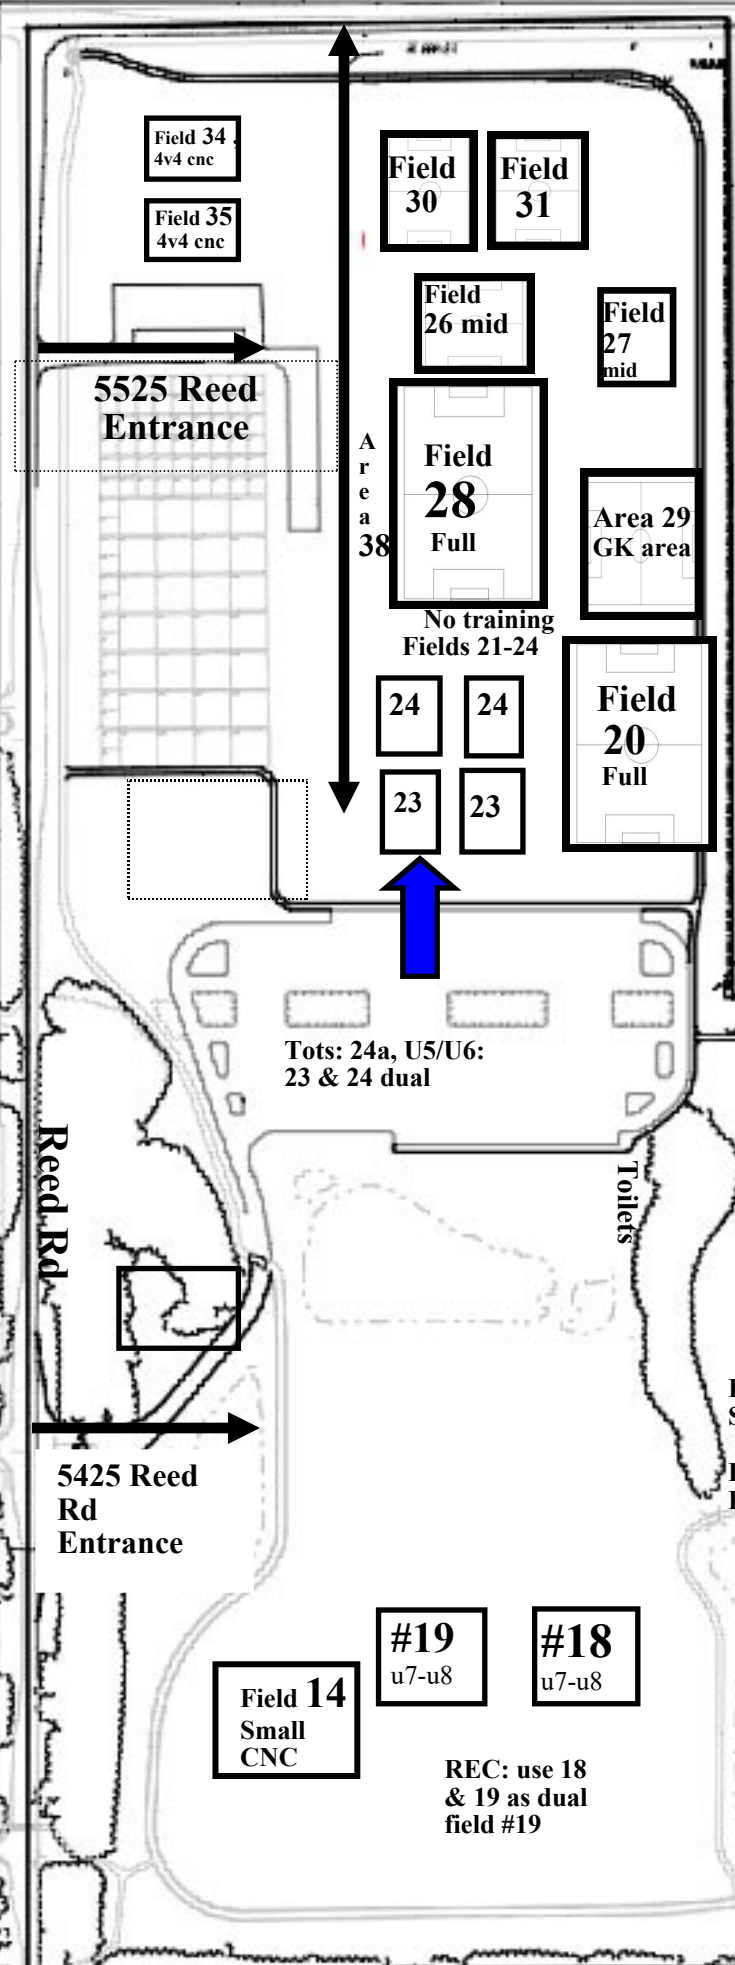

7225 West 56th Street, exit east

MARY & JOHN GEISSE SOCCER COMPLEX

Eagle Creek Park

Home of Pike Youth Soccer Club & Indy Burn

Fall 2020 Field Map

Fields 1-39

7225 West 56th Street

Indianapolis, IN 46254

Revised 9/14/2020

Welcome CNC 9/19/2020

No smoking, dogs or alcohol allowed on fields. Please no parking or vehicle turning around in Colts parking lot.

Snack Bar

Directors Barn

Tots: 24a, U5/U6:
23 & 24 dual

REC: use 18
& 19 as dual
field #19