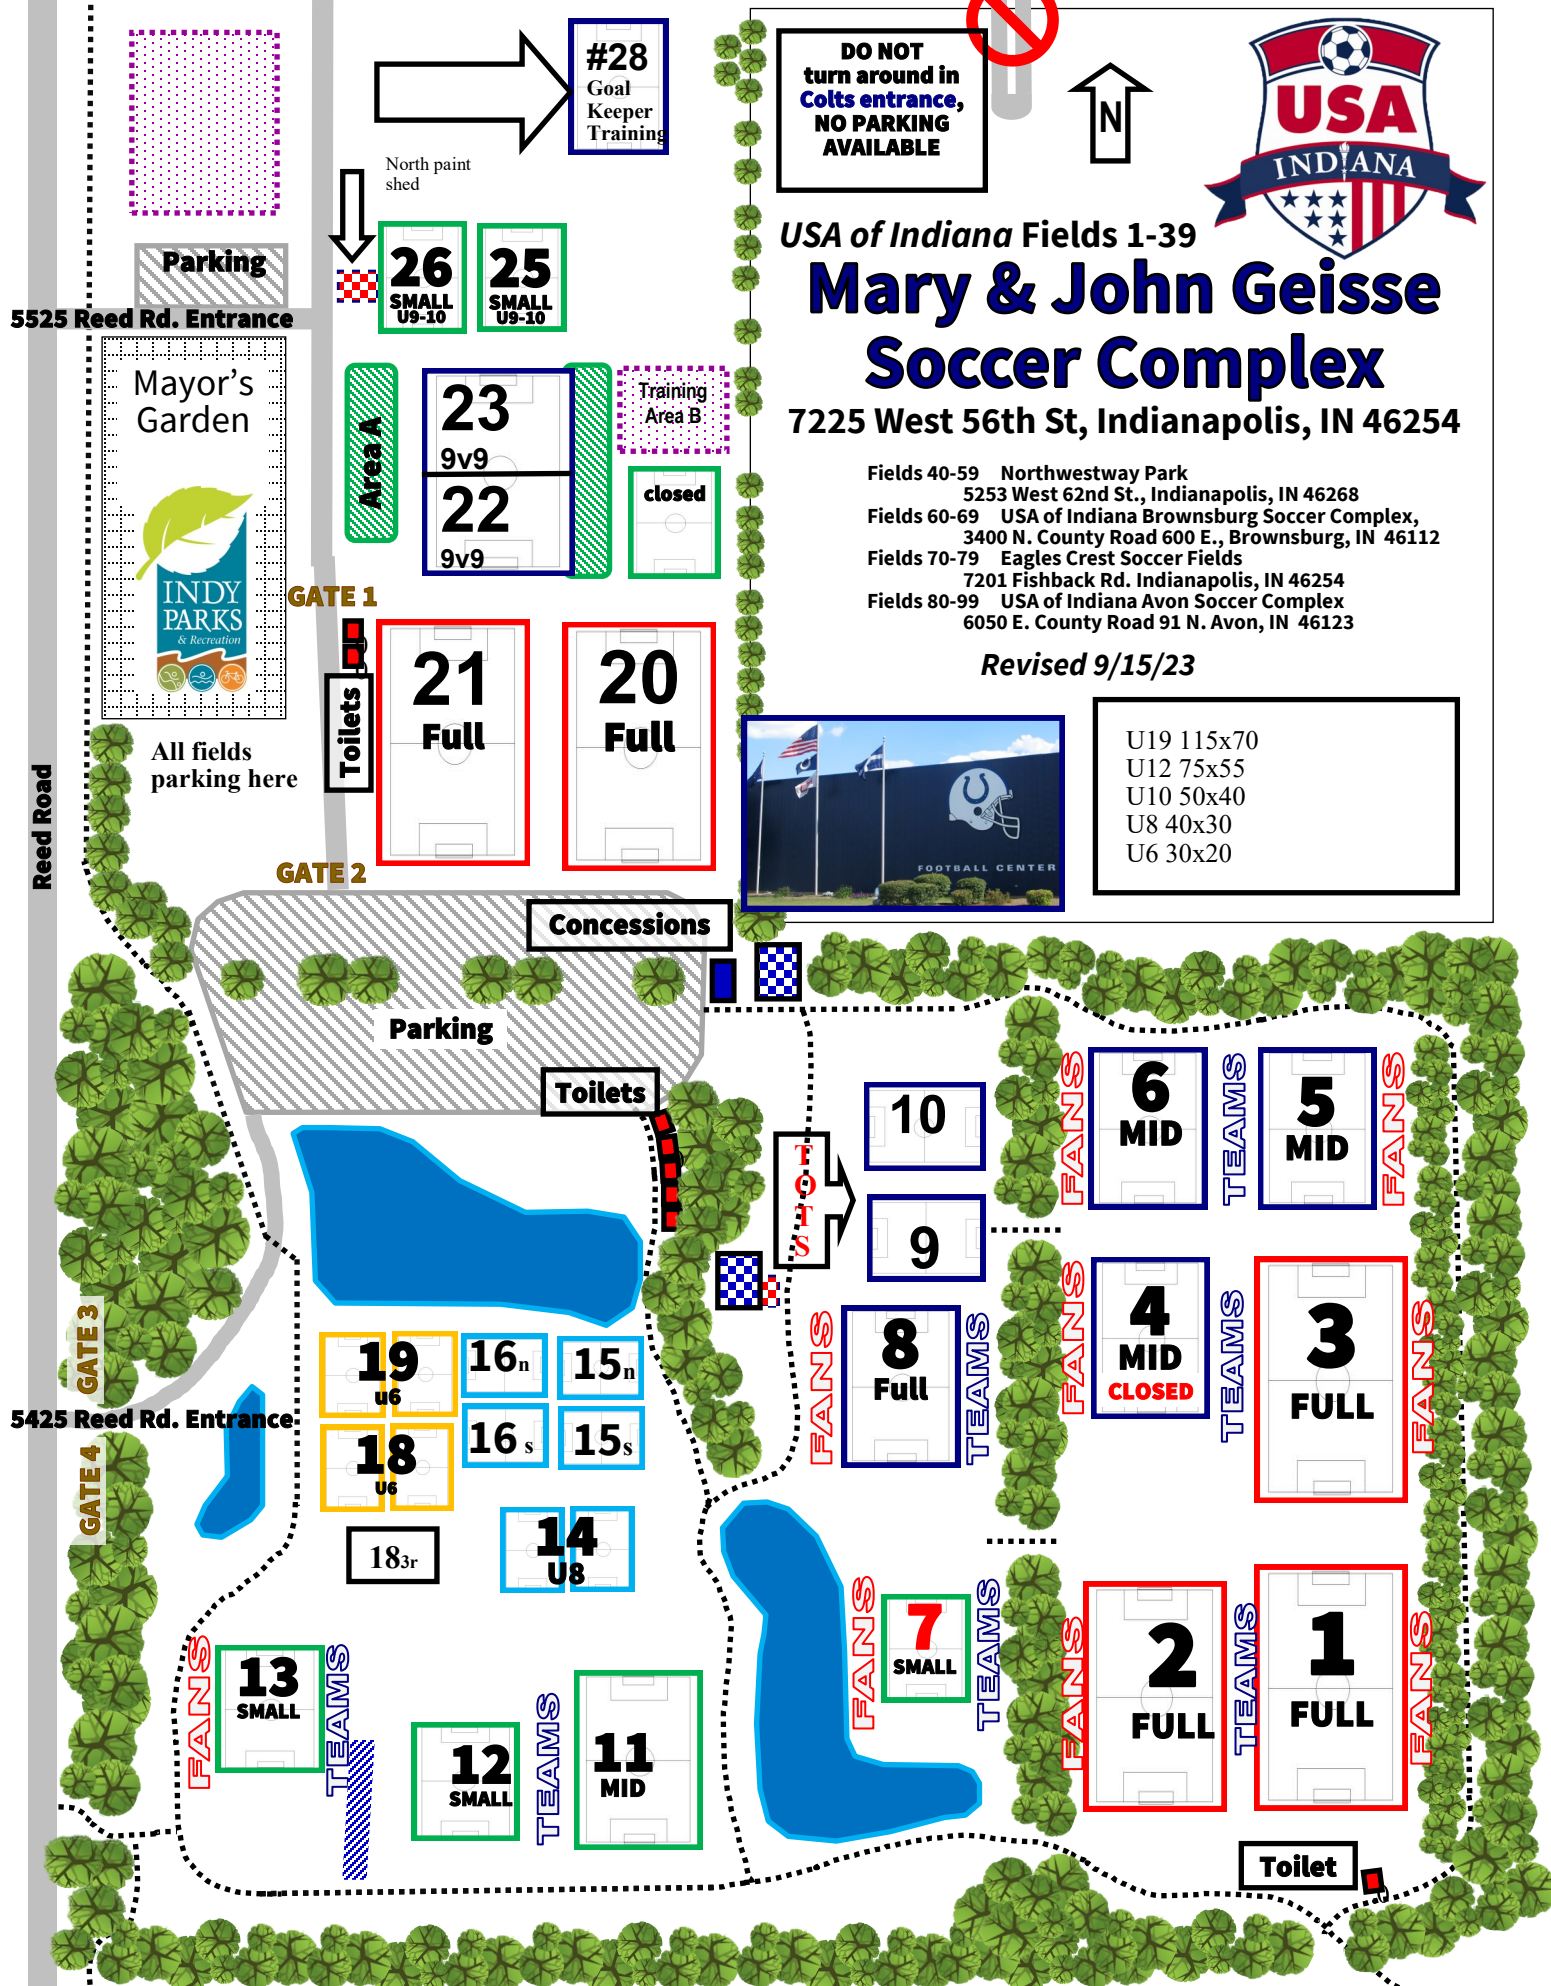

USA of Indiana Fields 1-39

# Mary & John Geisse Soccer Complex

7225 West 56th St, Indianapolis, IN 46254

- Fields 40-59 Northwestway Park  
5253 West 62nd St., Indianapolis, IN 46268
- Fields 60-69 USA of Indiana Brownsburg Soccer Complex,  
3400 N. County Road 600 E., Brownsburg, IN 46112
- Fields 70-79 Eagles Crest Soccer Fields  
7201 Fishback Rd. Indianapolis, IN 46254
- Fields 80-99 USA of Indiana Avon Soccer Complex  
6050 E. County Road 91 N. Avon, IN 46123

Revised 9/15/23

U19	115x70
U12	75x55
U10	50x40
U8	40x30
U6	30x20

**DO NOT**  
turn around in  
Colts entrance,  
NO PARKING  
AVAILABLE

All fields parking here

5525 Reed Rd. Entrance

5425 Reed Rd. Entrance

Reed Road

Toilet